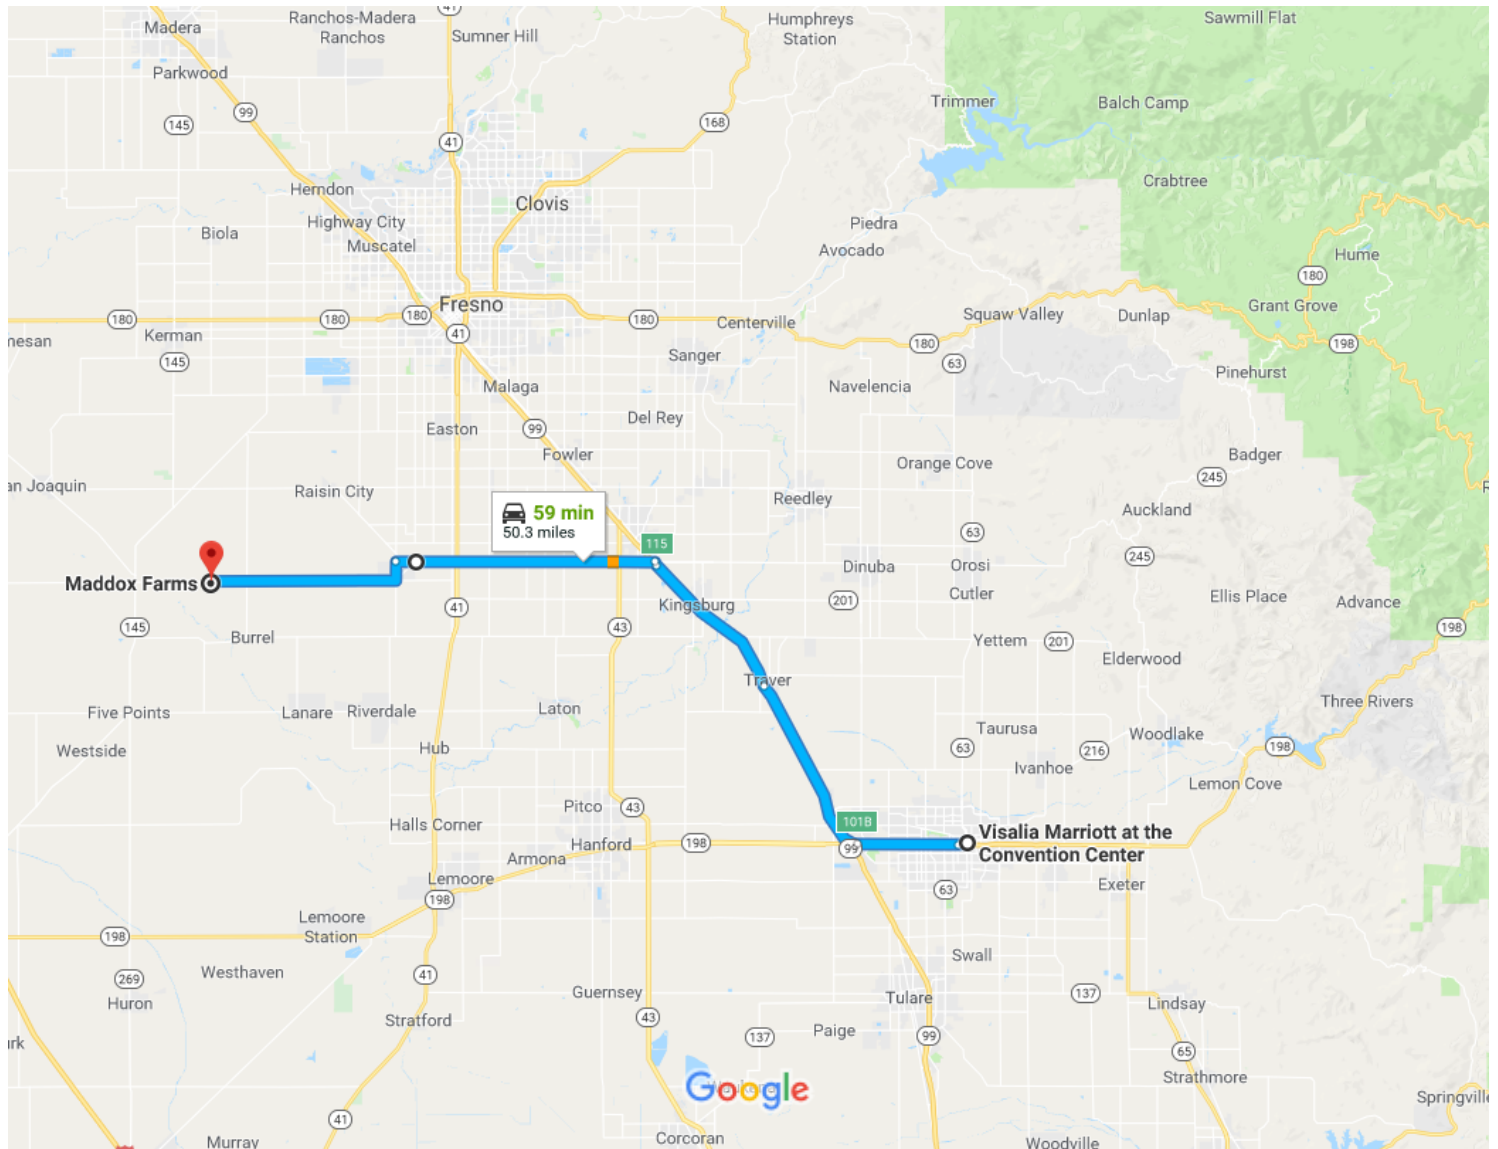

# Visalia Marriott at the Convention Center to Maddox Farms Drive 50.3 miles, 59 min

Map data ©2018 Google 5 mi

## Visalia Marriott at the Convention Center

300 S Court St, Visalia, CA 93291

- ↑ 1. Head west on E Acequia Ave toward S Church St 1 min (0.1 mi)

**Take CA-198 W, CA-99 N, E Mountain View Ave and W Kamm Ave to your destination in Fresno County** 56 min (50.1 mi)

- ↶ 2. Turn left onto S Locust St 0.1 mi
- ↷ 3. Turn right onto W Mineral King Ave 0.2 mi
- ⤴ 4. Use the left lane to take the State Route 198 W ramp 0.2 mi

5. Merge onto CA-198 W 5.5 mi
6. Take exit 101B to merge onto CA-99 N toward Sacramento 10.1 mi
7. Keep left to stay on CA-99 N 8.9 mi
8. Take exit 115 for Mountain View Ave toward Dinuba/Caruthers 0.2 mi
9. Turn left onto E Mountain View Ave 13.9 mi
10. Turn left onto S Marks Ave 1.0 mi
11. Turn right onto W Kamm Ave 10.0 mi
12. Turn left 1 min (318 ft)

## Maddox Farms

12863 W Kamm Ave # 1, Riverdale, CA 93656

These directions are for planning purposes only. You may find that construction projects, traffic, weather, or other events may cause conditions to differ from the map results, and you should plan your route accordingly. You must obey all signs or notices regarding your route.