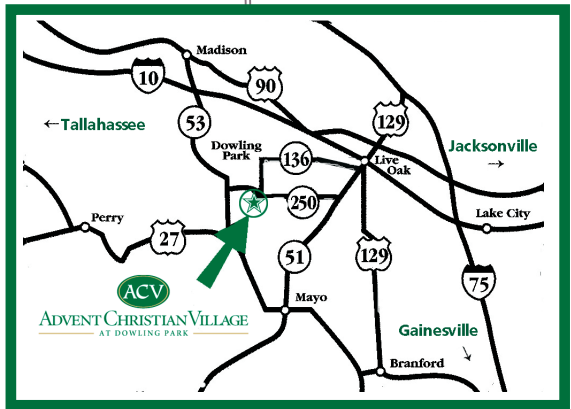

ADVENT CHRISTIAN VILLAGE AT DOWLING PARK

County Road 250

County Road 250

Suwannee River

Suwannee River

Suwannee River

River Woods

Copeland Community Center

Marvin Jones Blvd.

State Road 136

Good Samaritan Center and Dacier Manor

Buck Roger

State Road 136

Carter Village Administration Building

Copeland Medical Center

Park of the Pines

See Inset

The Clusters

Camp Suwannee

ACV
ADVENT CHRISTIAN VILLAGE
AT DOWLING PARK

ADVENT CHRISTIAN VILLAGE
AT DOWLING PARK