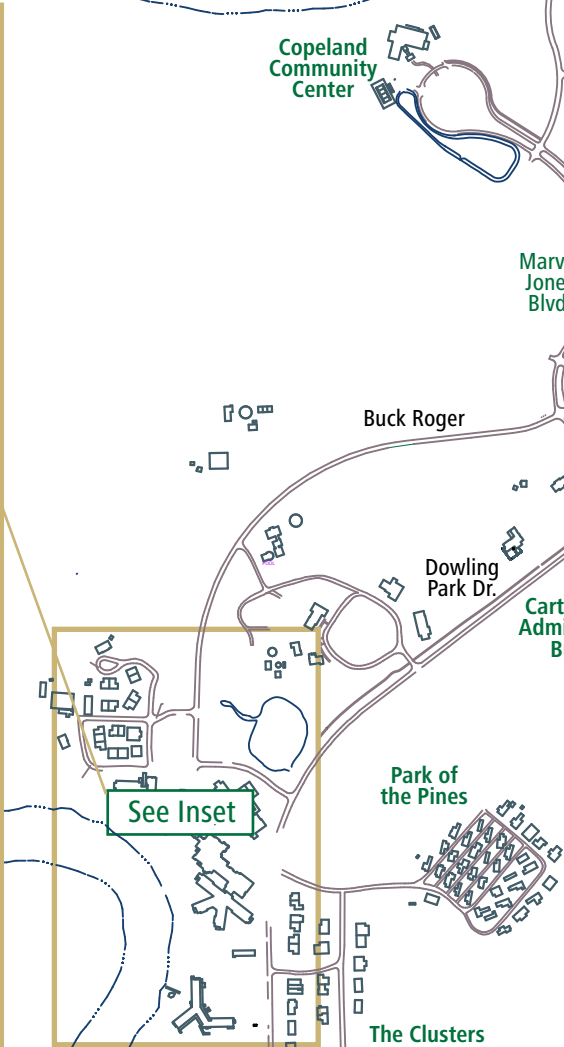

ADVENT CHRISTIAN VILLAGE AT DOWLING PARK

County Road 250

County Road 250

Suwannee River

Suwannee River

Suwannee River

River Woods

Copeland Community Center

Marvin Jones Blvd.

State Road 136

Good Samaritan Center and Dacier Manor

Buck Roger

State Road 136

Carter Village Administration Building

Copeland Medical Center

Park of the Pines

See Inset

The Clusters

Camp Suwannee

ACV
ADVENT CHRISTIAN VILLAGE
AT DOWLING PARK

ADVENT CHRISTIAN VILLAGE
AT DOWLING PARK