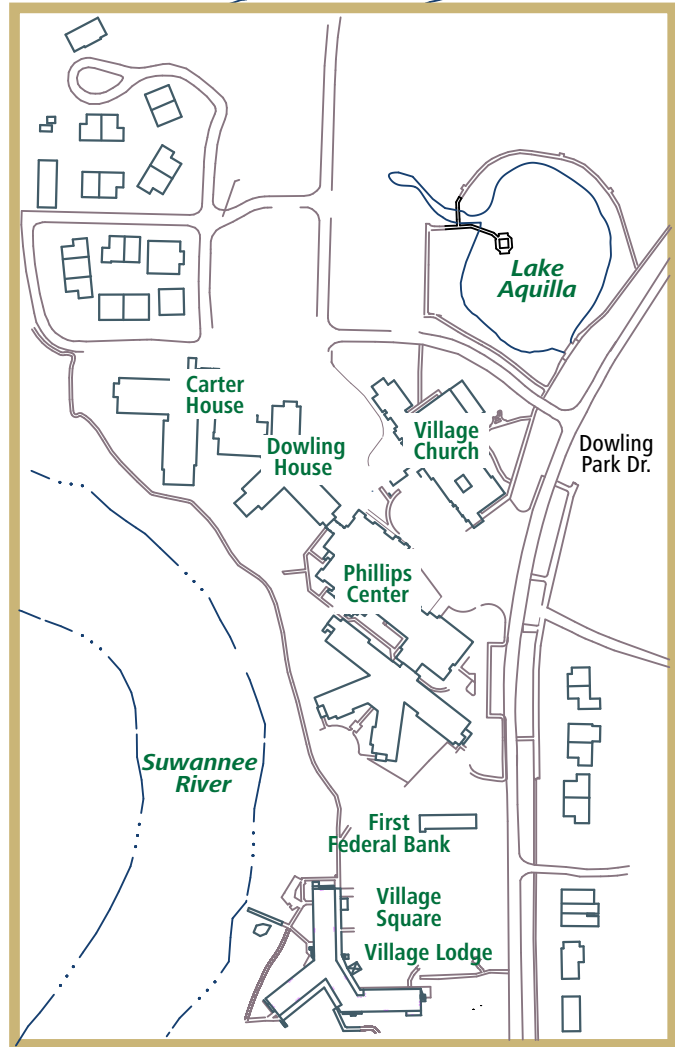

ADVENT CHRISTIAN VILLAGE AT DOWLING PARK

County Road 250

County Road 250

Suwannee River

Suwannee River

Suwannee River

River Woods

Copeland Community Center

Marvin Jones Blvd.

State Road 136

Good Samaritan Center and Dacier Manor

Buck Roger

State Road 136

Carter Village Administration Building

Copeland Medical Center

Park of the Pines

See Inset

The Clusters

Camp Suwannee

ACV
ADVENT CHRISTIAN VILLAGE
AT DOWLING PARK

ADVENT CHRISTIAN VILLAGE
AT DOWLING PARK