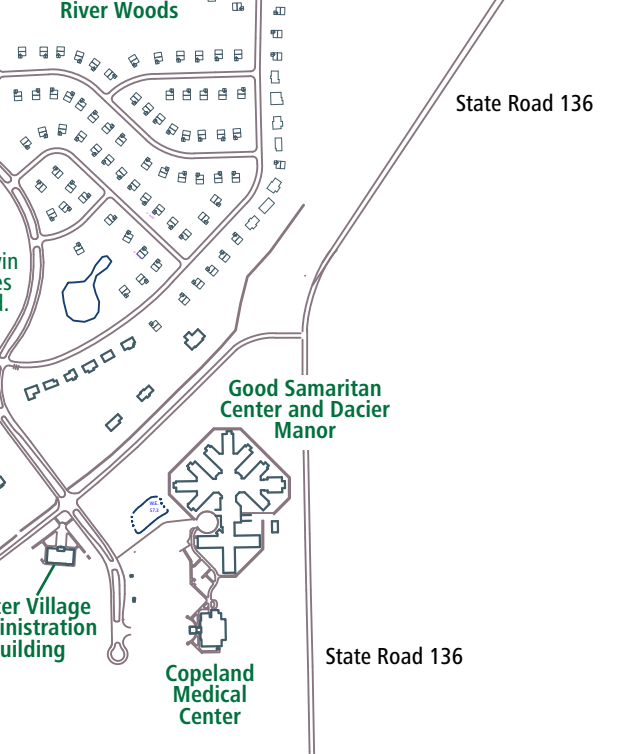

ADVENT CHRISTIAN VILLAGE AT DOWLING PARK

County Road 250

County Road 250

Suwannee River

Suwannee River

Suwannee River

River Woods

Copeland Community Center

Marvin Jones Blvd.

State Road 136

Good Samaritan Center and Dacier Manor

Buck Roger

State Road 136

Carter Village Administration Building

Copeland Medical Center

Park of the Pines

See Inset

The Clusters

Camp Suwannee

ACV
ADVENT CHRISTIAN VILLAGE
AT DOWLING PARK

ADVENT CHRISTIAN VILLAGE
AT DOWLING PARK