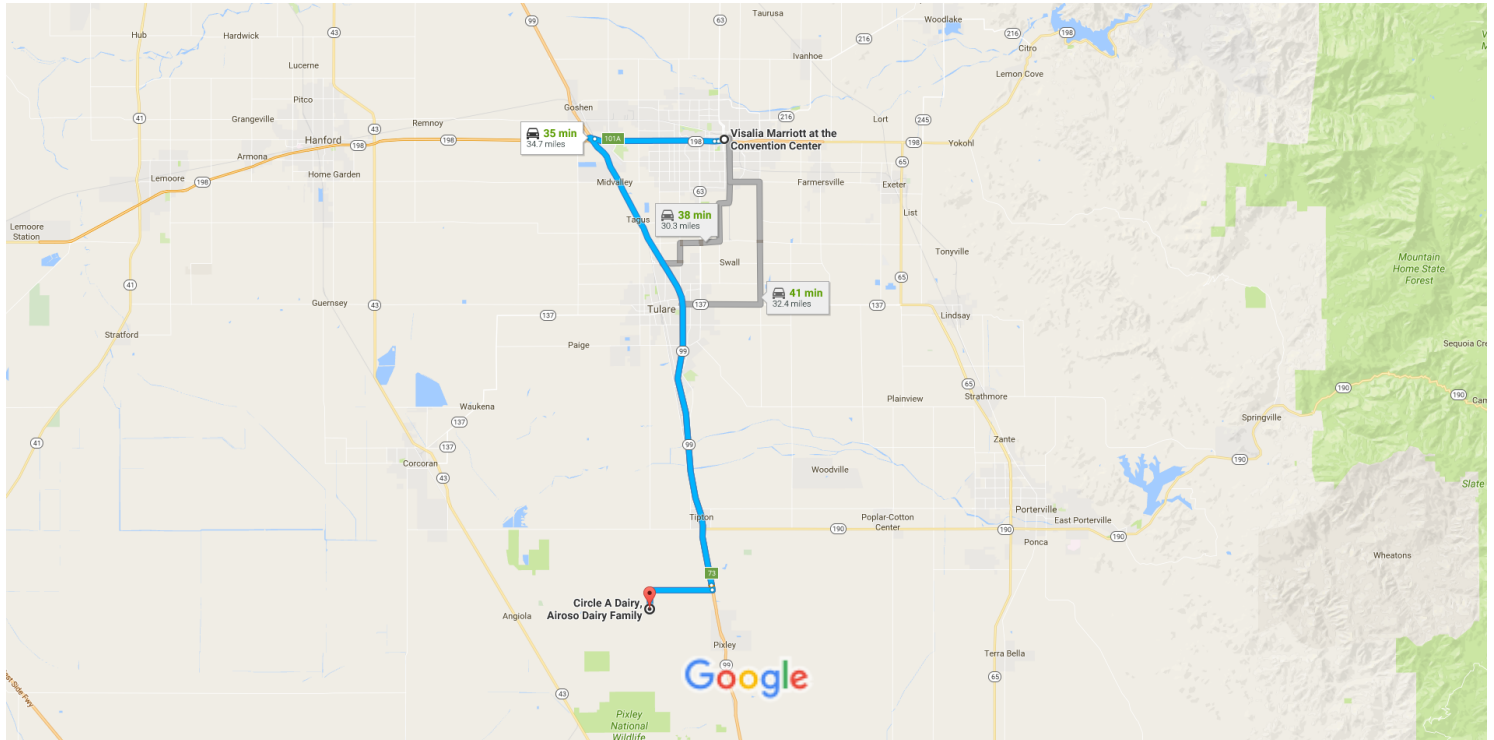

Visalia Marriott at the Convention Center to Circle A Dairy, Airoso Dairy Family

Drive 34.7 miles, 35 min

NAIDC Thursday Farm Tour. Arrive by 9:45 AM

Map data ©2017 Google 2 mi

Visalia Marriott at the Convention Center

300 S Court St, Visalia, CA 93291

Get on CA-198 W from S Locust St and W Mineral King Ave

- 4 min (0.7 mi)
- ↑ 1. Head east
- 335 ft
- ↶ 2. Turn left toward S Court St
- 82 ft
- ↷ 3. Turn right onto S Court St
- 394 ft
- ↶ 4. Turn left onto W Acequia Ave
- 322 ft
- ↶ 5. Turn left at the 1st cross street onto S Locust St
- 0.1 mi
- ↷ 6. Turn right onto W Mineral King Ave
- 0.2 mi
- ⤴ 7. Use the left lane to take the State Route 198 W ramp
- 0.2 mi

Take CA-99 S to Ave 120/Hesse Ave. Take exit 73 from CA-99 S

27 min (30.0 mi)

-  8. Merge onto CA-198 W 5.9 mi

-  9. Take exit 101A to merge onto CA-99 S toward Los Angeles 23.8 mi

-  10. Take exit 73 for Avenue 120 0.2 mi

Continue on Ave 120/Hesse Ave. Drive to Rd 96

-  11. Turn right onto Ave 120/Hesse Ave 5 min (4.0 mi)

-  12. Turn left onto Rd 96 3.1 mi
 Destination will be on the right

- 0.9 mi

Circle A Dairy, Airoso Dairy Family