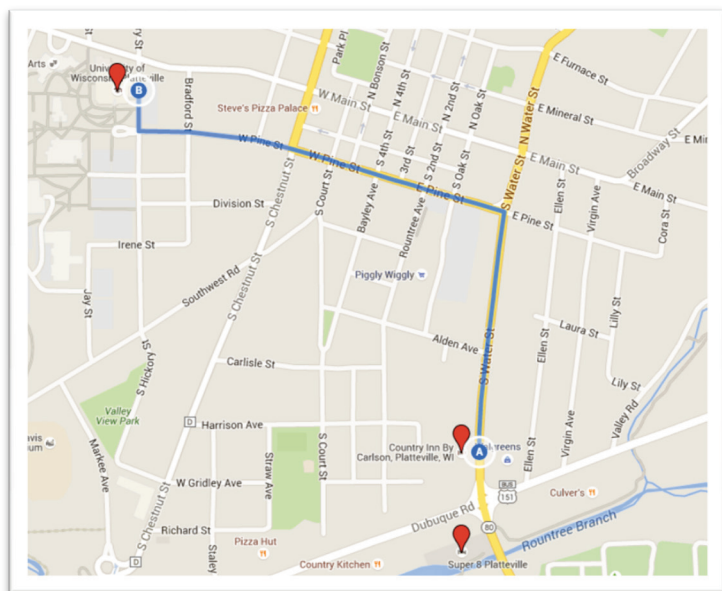

### **Event Venue**

University of Wisconsin, Platteville  
1 University Plaza  
Platteville, WI 53818

### **Airport Information**

If you consider flying to the Midwest Dairy Challenge, there are a few options:

- Dubuque, IA; Dubuque Regional Airport = 35 minutes
- Madison, WI; Dane County Regional Airport = 1 hour 30 minutes
- Chicago, IL (O'Hare) = 3 hours 15 minutes
- Chicago, IL (Midway) = 3 hours 45 minutes

### **Driving Directions between Country Inn/Super 8 and University of Wisconsin Platteville**

#### **Drive 1 mile, 3 minutes**

1. Head north on S Water St toward Alden Ave
2. Turn left onto E Pine St
3. Continue straight onto W Pine St
4. Turn right onto S Hickory St