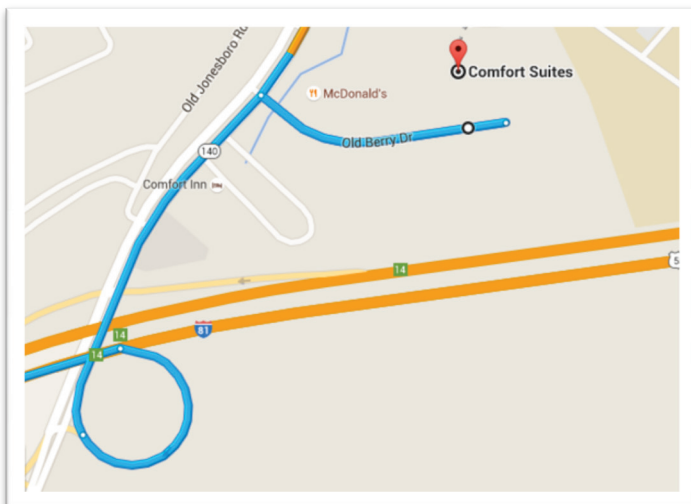

#### Driving Directions

#### Directions to Comfort Suites Hotel

From Interstate I-40 and I-81 exit at VA-140 N/Old Jonesboro Road. Continue on VA-140 N/Old Jonesboro Road for 1/4 mile. Turn right onto Old Berry Drive. The Comfort Suites will be on your left.